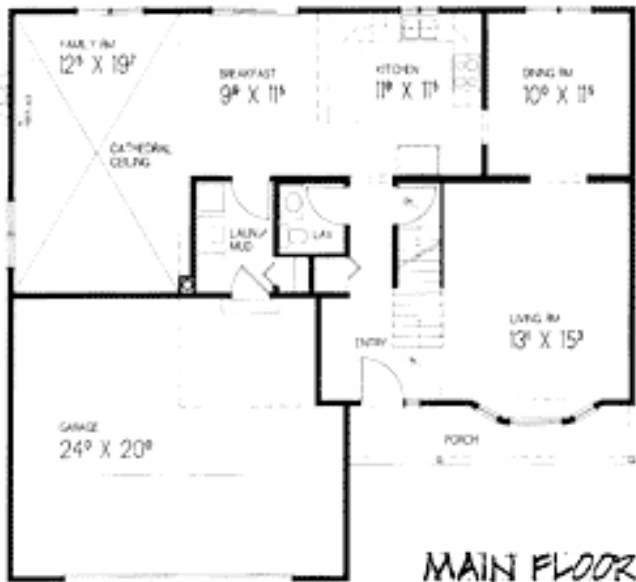

DEXTER CROSSING

Built by
Peters Building Co.

Reinhart
Charles Reinhart Company Realtors

THE *Stratford*

2-Story • 2000 Sq. Ft. • 4 Bedrooms • 2.5 Baths

Plans, specifications and prices
are subject to change without notice