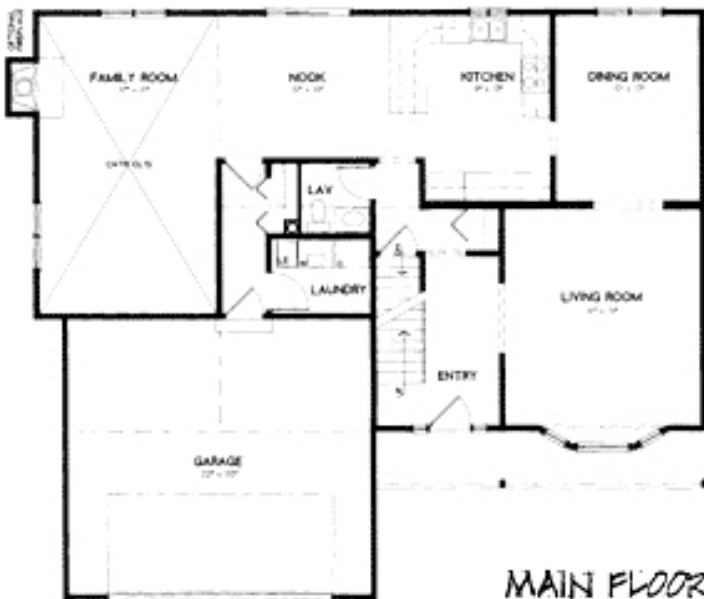

DEXTER CROSSING

Built by
Peters Building Co.

Reinhart
Charles Reinhart Company Realtors

THE *Devonshire*

2-Story • 2225 Sq. Ft. • 4 Bedrooms • 2.5 Baths

Plans, specifications and prices
are subject to change without notice