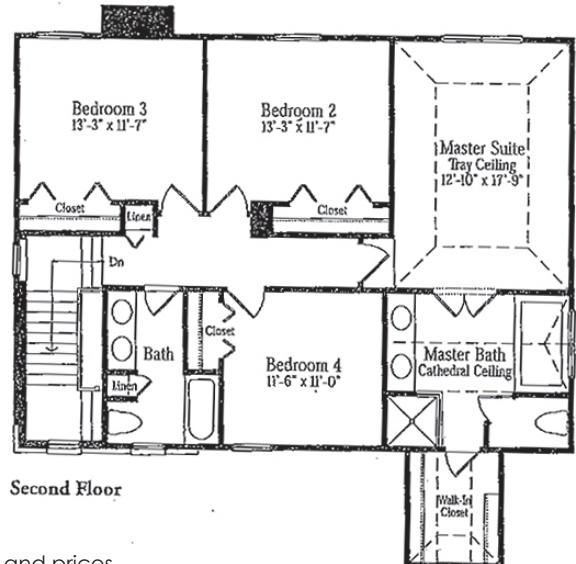

DEXTER CROSSING

Built by
Peters Building Co.

Reinhart
Charles Reinhart Company Realtors

THE *Wellington*

2-Story • 2448 Sq. Ft. • 4 Bedrooms • 2.5 Baths

Plans, specifications and prices
are subject to change without notice