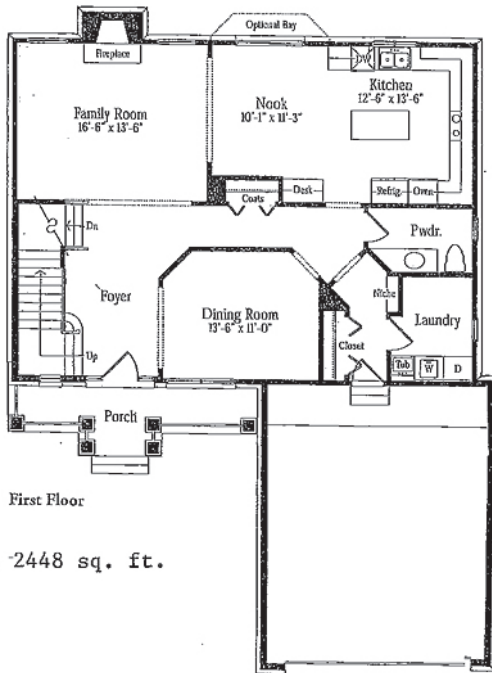

DEXTER CROSSING

Built by
Peters Building Co.

Reinhart
Charles Reinhart Company Realtors

THE *Wellington*

2-Story • 2448 Sq. Ft. • 4 Bedrooms • 2.5 Baths

Plans, specifications and prices
are subject to change without notice