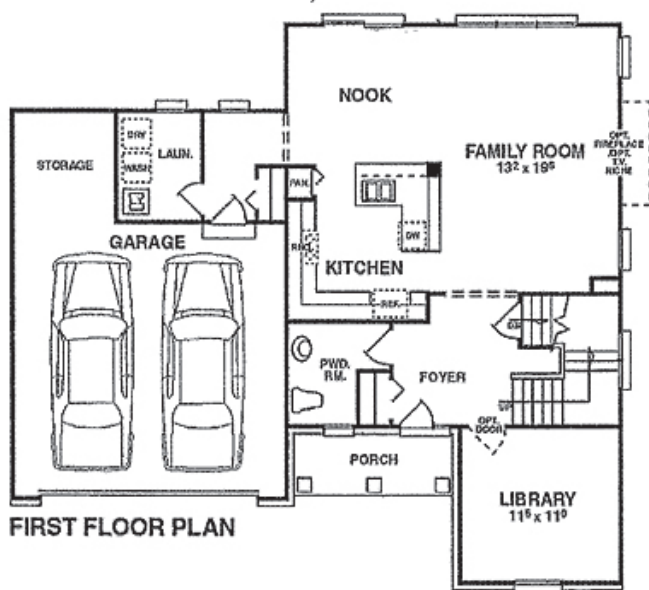

DEXTER CROSSING

Built by
Peters Building Co.

Reinhart
Charles Reinhart Company Realtors

THE *Kennedy 2*

2-Story • 2100 Sq. Ft. • 4 Bedrooms • 2.5 Baths

Plans, specifications and prices
are subject to change without notice