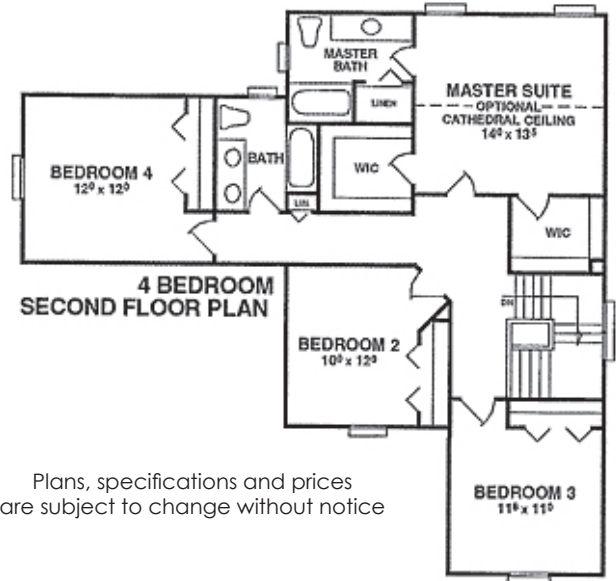

DEXTER CROSSING

Built by
Peters Building Co.

Reinhart
Charles Reinhart Company Realtors

THE *Kennedy 2*

2-Story • 2100 Sq. Ft. • 4 Bedrooms • 2.5 Baths

Plans, specifications and prices
are subject to change without notice