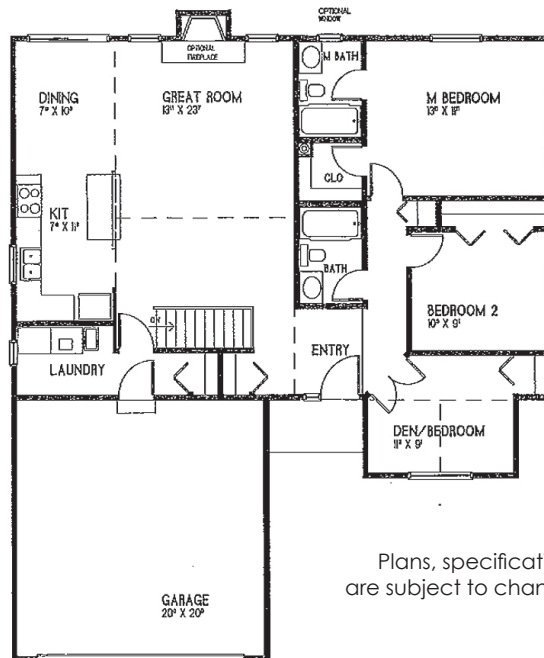

DEXTER CROSSING

Built by
Peters Building Co.

Reinhart
Charles Reinhart Company Realtors

THE *Bedford*

Ranch • 1248 Sq. Ft. • 3 Bedrooms • 2 Baths

Plans, specifications and prices
are subject to change without notice