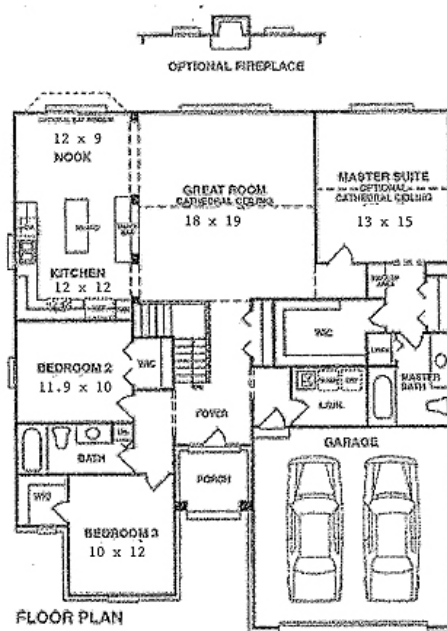

DEXTER CROSSING

Built by
Peters Building Co.

Reinhart
Charles Reinhart Company Realtors

THE *Lexington*

Ranch • 1775 Sq. Ft. • 3 Bedrooms • 2 Baths

Plans, specifications and prices
are subject to change without notice